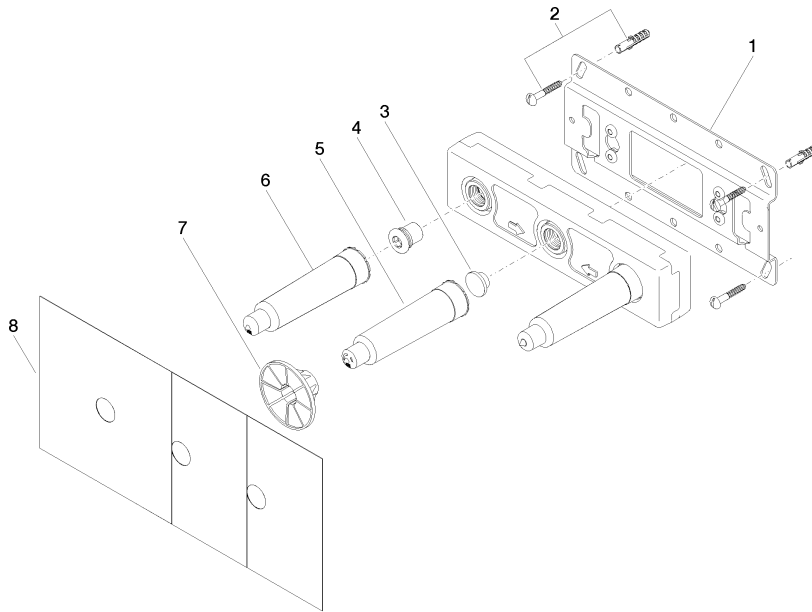

Concealed wall-mounted mixer centred spout -

35 700 970 90

- 3x dust cover
- 2x female thread 1/2" connections
- 1x female thread 1/2" outlet
- 3x sealing plug 1/2"
- gauge 100 mm

Required miscellaneous

Leak protection 1/2" -

12 010 970 90

- This article is needed 2x.

Concealed wall-mounted mixer centred spout -

35 700 970 90

		min	max
36xxx361-FF	Madison	85 [3 3/8"]	145 [5 5/8"]
36xxx809/819-FF	Vaia	85 [3 3/8"]	145 [5 5/8"]
36xxx882/892-FF	Tara	85 [3 3/8"]	145 [5 5/8"]
36xxx811-FF	CYO	85 [3 3/8"]	145 [5 5/8"]
36xxx705-FF	CL. 1	110 [4 3/8"]	150 [5 7/8"]
36xxx782-FF	MEM	110 [4 3/8"]	150 [5 7/8"]

Certificates

WRAS_2211003.

Concealed wall-mounted mixer centred spout -

35 700 970 90

Spare parts list

No.	Item Number	Name	Quantity used	Delivery time
1	04 17 20 251 00 90	base	1	60
2	04 30 31 024 01 90	fixing set	2	2
3	09 31 20 092 90	plug	1	2
4	04 31 20 037 00 90	plug	2	2
5	09 21 02 173 90	cap	1	2
6	04 21 02 173 01 90	cap	2	2
7	90 23 01 174 00 90	sleeve	1	2
8	04 14 03 072 01 90	gasket kit	3	2