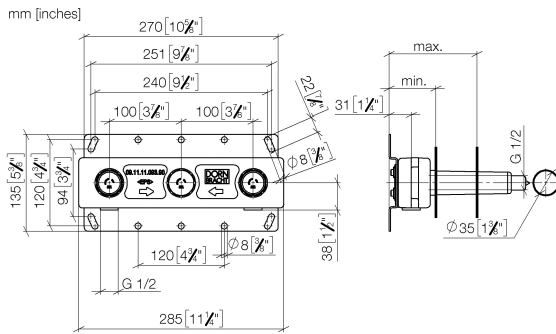

Concealed wall-mounted mixer centred spout -

35 700 970 90

- 3x dust cover
- 2x female thread 1/2" connections
- 1x female thread 1/2" outlet
- 3x sealing plug 1/2"
- gauge 100 mm

Required miscellaneous

Leak protection 1/2" -

12 010 970 90

- This article is needed 2x.

Concealed wall-mounted mixer centred spout -

35 700 970 90

		min	max
36xxx361-FF	Madison	85 [3 3/8"]	145 [5 5/8"]
36xxx809/819-FF	Vaia	85 [3 3/8"]	145 [5 5/8"]
36xxx882/892-FF	Tara	85 [3 3/8"]	145 [5 5/8"]
36xxx811-FF	CYO	85 [3 3/8"]	145 [5 5/8"]
36xxx705-FF	CL. 1	110 [4 3/8"]	150 [5 7/8"]
36xxx782-FF	MEM	110 [4 3/8"]	150 [5 7/8"]

Certificates

WRAS_2211003.

Concealed wall-mounted mixer centred spout -

35 700 970 90

Spare parts list

No.	Item Number	Name	Quantity used	Delivery time
1	04 17 20 251 00 90	base	1	60
2	04 30 31 024 01 90	fixing set	2	2
3	09 31 20 092 90	plug	1	2
4	04 31 20 037 00 90	plug	2	2
5	09 21 02 173 90	cap	1	2
6	04 21 02 173 01 90	cap	2	2
7	90 23 01 174 00 90	sleeve	1	2
8	04 14 03 072 01 90	gasket kit	3	2